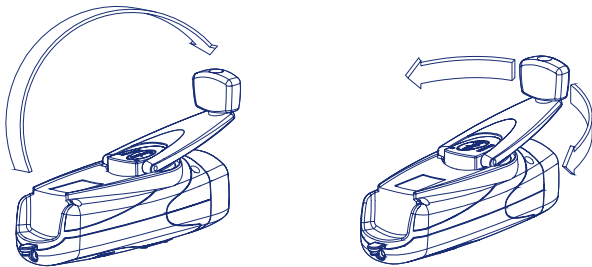

The Freeplay Sherpa Xray LED Flashlight introduces a new level of dependability to the Sherpa range. Incorporating failsafe Freeplay wind-up technology, together with the reliability of ultra-bright white Light Emitting Diodes (LEDs), the Sherpa Xray LED provides excellent brightness and shine time with the peace of mind of never needing to ever replace the batteries or bulb. The Sherpa Xray LED is a compact, rugged flashlight ideal for both every day and emergency use.

Designed to be a serious tool, the wind-up system offers maximum dependability for those times when you can't afford to be left in the dark by dead batteries. A quick wind (about 30 seconds) gives approximately 20 minutes of light on normal beam and you can rewind at any time for as much shine-time as you want. An LED charge level indicator tells you the optimal winding speed.

Fully charged, the flashlight provides 3 hours 20 minutes of ultra bright light, and 20 hours of normal light, using an array of high-efficiency, solid-state, ultra bright white LEDs. Internal mechanical components are specified to industrial standards for repeated use and long life.

The Freeplay Sherpa Xray LED, incorporating Freeplay's self-sufficient energy technology, is the most compact, dependable flashlight on the market. AC/DC adapter included.

With the Freeplay Sherpa Xray LED, you've got light anytime, anywhere.

Fold handle out fully and wind in a clockwise or anticlockwise direction for fail-safe light anytime, anywhere.