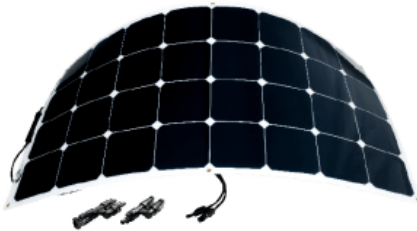

## GP-FLEX-100E : 100W Flexible Solar Module by Go Power Solar

Price: CAD \$599.00

**SKU:** GPFLEX100EXP

**Product Categories:** [RV & Van Systems](#), [Boats & Yachts](#), [Off-Grid : 32 & 36-Cell \(12V Nominal\)](#), [Off-Grid : Semi-Flex Crystalline](#), [On The Road](#), [On The Water](#), [Solar Modules](#), [Supply](#)

**Product Tags:** [100w](#), [canada](#), [carmanah](#), [crystalline](#), [flexible](#), [flexible solar](#), [flexible solar panel](#), [go power](#), [gp-flex-100e](#), [gp-flex-100e canada](#), [marine](#), [monocrystalline](#), [rv](#), [slarflex](#), [solar](#), [solar flex](#), [solar flex 100](#), [solar panel](#), [solarflex 100](#)

### Product Summary

The Go Power! GP-FLEX-100E solar panel uses Solar Flex™ panels that are aerodynamic and DURABLE. A virtually unbreakable solar battery charger for RVs, boats, work trucks and long-haul trailers and sleeper cabs. These solar panels are designed to provide a powerful charging solution for batteries and conform to almost any surface.

## Product Description

The Go Power! GP-FLEX-100E solar panel uses Solar Flex™ panels that are aerodynamic and DURABLE. A virtually unbreakable solar battery charger for RVs, boats, work trucks and long-haul trailers and sleeper cabs. These solar panels are designed to provide a powerful charging solution for batteries and conform to almost any surface. Unlike other 'flexible' products, Solar Flex™ uses high-efficiency monocrystalline cells that produce more power per square foot than any other flexible panel on the market.