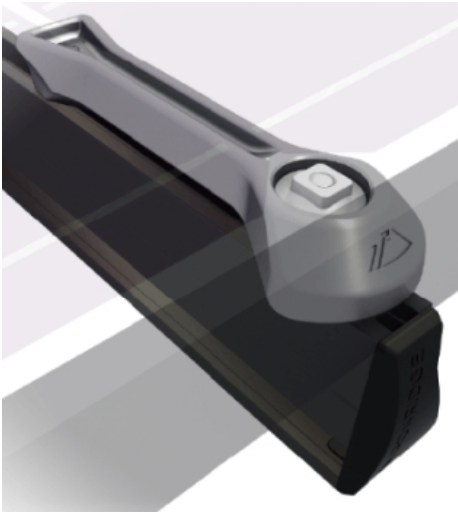

Ironridge Camo Hidden End Clamp

Price: CAD \$12.79

SKU: IRENDCLAMP-CAMO

Product Categories: [Mounts](#), [Rooftop Rails & Parts](#), [Supply](#)

Product Tags: [camo](#), [canada](#), [clamp](#), [end](#), [end clamp](#), [hidden](#), [ironridge](#), [ironridge camo](#), [ironridge camo canada](#), [ironridge rail](#), [rail](#)

Product Page:

<https://www.modernoutpost.com/product/ironridge-camo-hidden-end-clamp/>

Product Summary

The Ironridge Camo Hidden End Clamp is an ingenious way to attach your modules to Ironridge rails from the underside. When you want to have your modules flush at the end of the rails for a neat, clean finish, this is the way to do it.

Product Description

The Ironridge Camo Hidden End Clamp is an ingenious way to attach your modules to Ironridge rails from the underside. When you want to have your modules flush at

the end of the rails for a neat, clean finish, this is the way to do it.

Camo features...

Invisible

Hides rails under modules

Universal

Fits all modules

Simple

No tools. No torque specs

The advantages are clear...