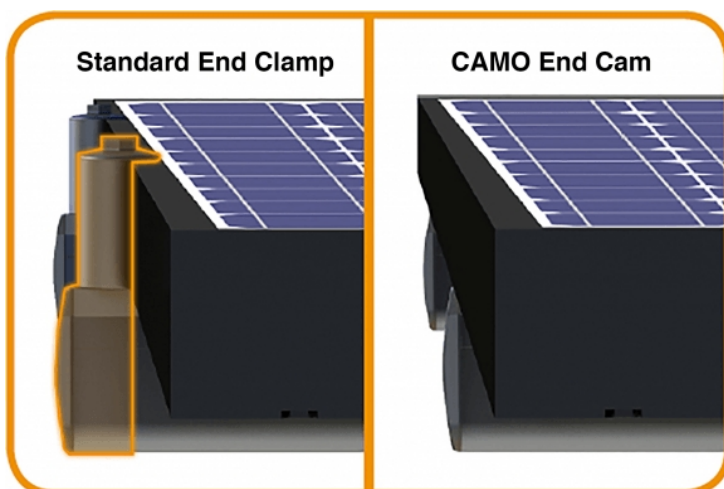

the end of the rails for a neat, clean finish, this is the way to do it.

Camo features...

Invisible

Hides rails under modules

Universal

Fits all modules

Simple

No tools. No torque specs

The advantages are clear...

- Superior aesthetics. - Works with 99% of panels. - UL-listed and structurally certified for nearly all loading conditions. - Single-piece design (no loose parts).
- Linear bonding pins. - Fast and easy, tool-free installs. [Download the Ironridge CAMO spec sheet](#)] [See the demo video](#)]

Product Attributes

- Dimensions: 1 × 1 × 1 cm
- Weight: .2 kg

Product Gallery