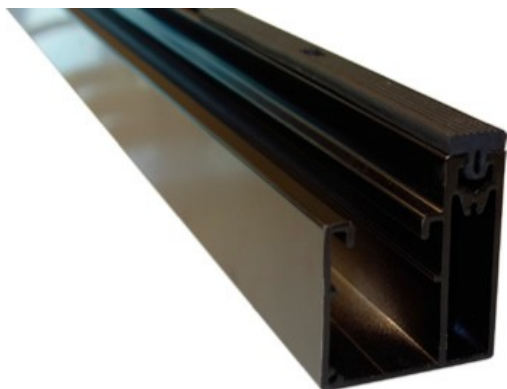

Lumos LSX Rail - 3 Module, Landscape

Price: CAD $0.00

SKU: LULSXRAIL-3L (x2)

Product Categories: [Mounts](#), [Rooftop Rails & Parts](#), [Supply](#)

Product Tags: [aesthetic](#), [canada](#), [Clear](#), [frameless](#), [glass](#), [lsx](#), [lsx canada](#), [lsx mount](#), [lsx rail](#), [lumos](#), [lumos canada](#), [lumos lsx](#), [lumos solar](#), [mount](#), [rail](#), [rails](#), [Solar Module](#), [solar panel](#)

Product Page:

<https://www.modernoutpost.com/product/lumos-lsx-rail-3-module-landscape/>

Product Summary

The Lumos LSX Rail is the way to securely mount your LSX frameless solar modules quickly, efficiently, and beautifully. Faster & easier to install, with superior aesthetics.

3-Module, Landscape Orientation.

Price includes shipping within Canada.

Product Description

LUMOS The Lumos LSX Rail is the way to securely mount your LSX solar modules quickly, efficiently, and beautifully.