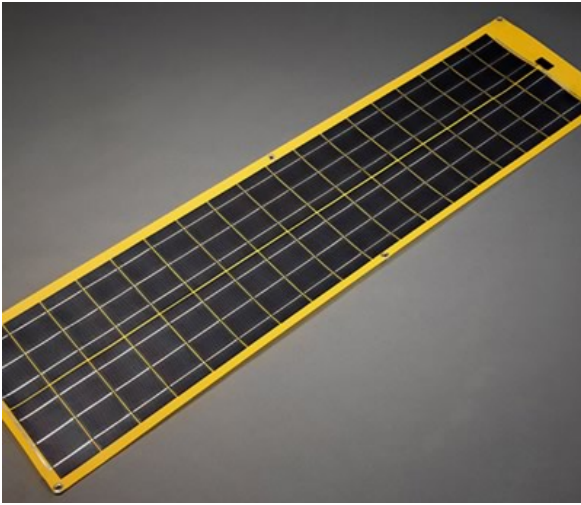

90W P3 Rollable Thin Film Solar Panel

Price: CAD \$595.00

SKU: P390WROLL

Product Categories: [Discontinued](#)

Product Tags: [90 watt](#), [90W](#), [CIGS](#), [cigs solar](#), [flexible](#), [fold](#), [foldable](#), [folding](#), [p3](#), [p3 solar](#), [rollable](#), [solar](#), [solar panel](#), [thin film](#), [thinfilm](#), [waterproof](#)

Product Page: <https://www.modernoutpost.com/product/p3-solar-90w-rollable/>

Product Variants

- 90W P3 Rollable Thin Film Solar Panel - Coyote Brown ()
- 90W P3 Rollable Thin Film Solar Panel - Saffron Yellow ()

Product Summary

The P3 Solar 90W rollable solar panel is a rugged panel designed for challenging locations. It utilizes CIGS solar cells - the highest efficiency thin film solar cell

available.

Product Description

The P3 Solar 90W rollable solar panel is a rugged panel designed for challenging locations. It utilizes CIGS solar cells - the highest efficiency thin film solar cell available.

The P3 90W Rollable panel is designed for use with off-the-shelf 12V solar charge controllers, batteries, & battery packs.